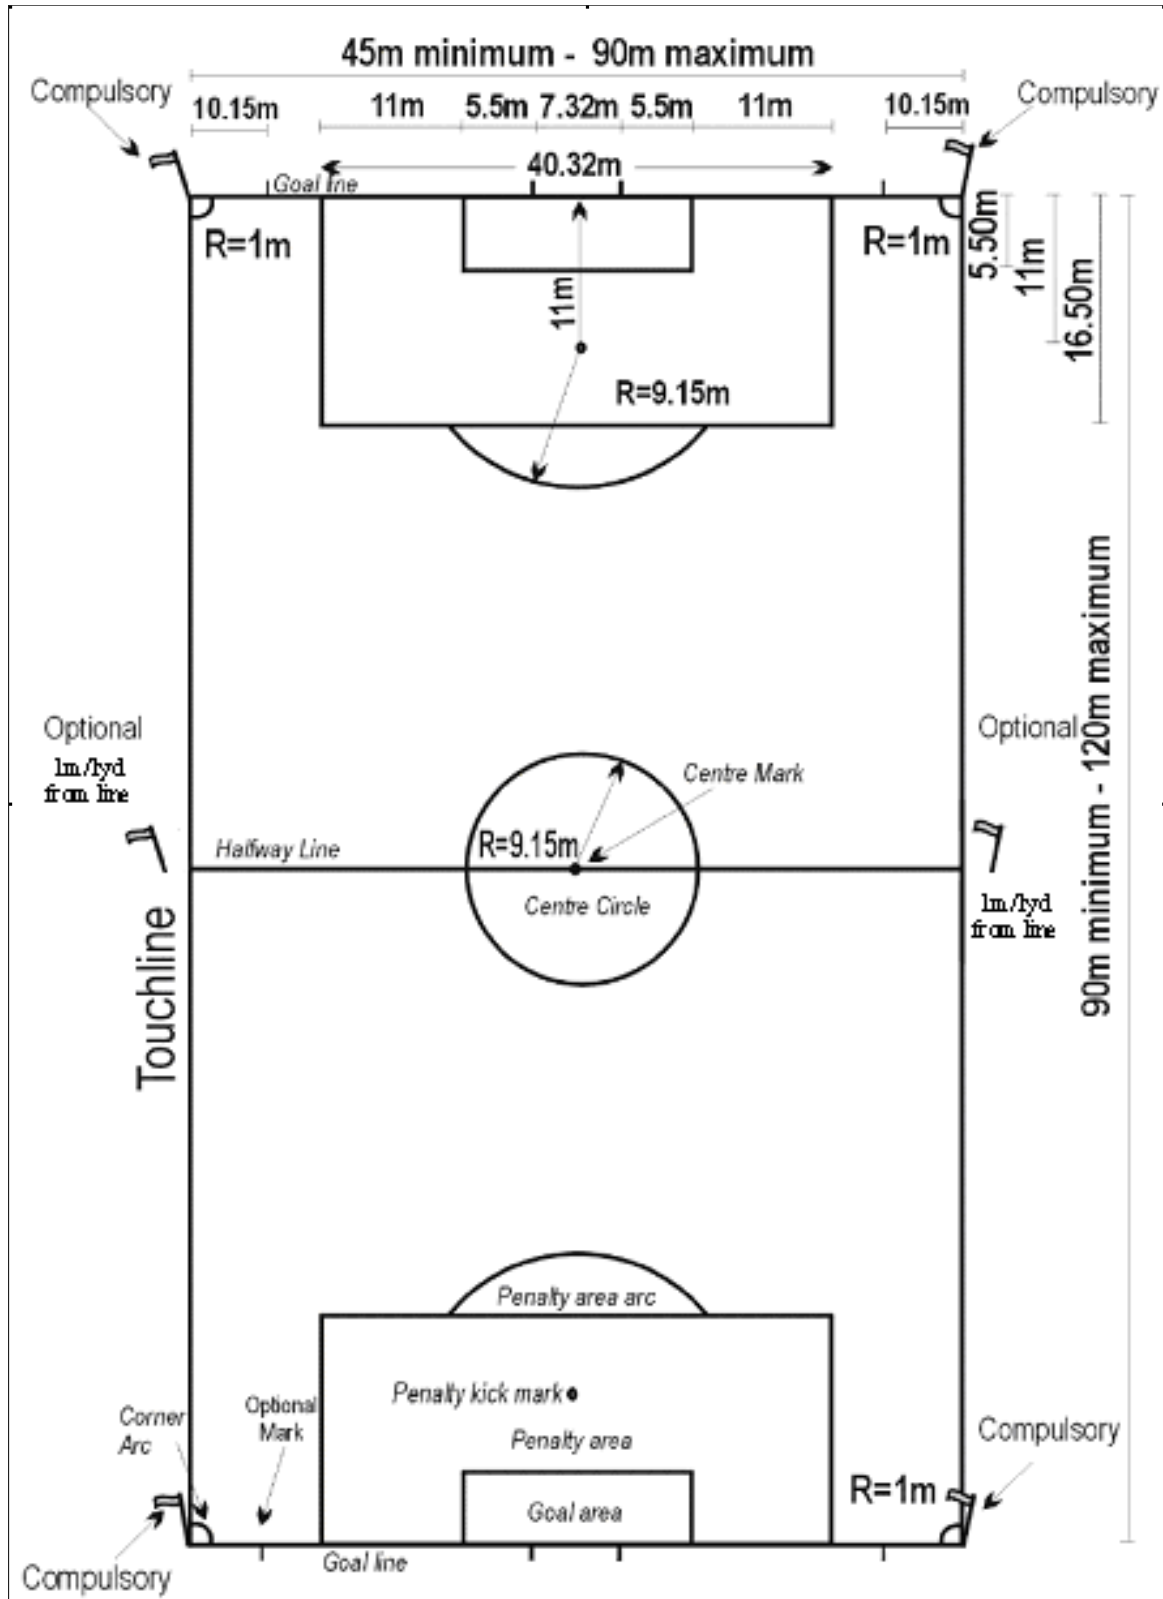

Football

Football

Pitch Dimensions: -

This varies from 90m to 120m (100yds to 130yds) long and 45m to 90m (50yds x 100yds) wide.

For age groups/ pitch and goal sizes see chart on page 7

Half Way Line: -

Centre of the length of field of play.

Penalty Spot: -

This is 11m (12yds) from the centre of the goal on the goal line. Size is 22cm (9in) in diameter.

Penalty Area Arcs (D):-

This has a radius of 9.15m (10yds) from the centre of the penalty spot from the edge of the penalty area.

Goal Area: -

This is at each end of the field of play in the centre of the goal line 18.32m (20yds) wide at the centre on the goal line and 5.5m (6yds) deep.

Corner Arcs: -

These have a Radius of 1m (1yd) from corner.

Goal Posts: -

See page 7

Football Goal Posts and Pitch Sizes

Lines: -

All lines are not more than 12cm (5in) wide and lines are normally white, but other colours

than 12cm (5in) wide white, but other colours