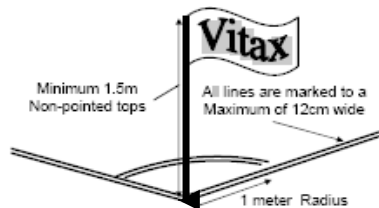

Centre Circle: -

This is a Radius 9.15m (10yds) from the centre of the half way line.

Penalty Area (Box):-

This is at each end of the field of play in the centre of the goal line and in the centre of the goal posts 40.32m (44yds) wide and 16.5m (18yds) deep into the field of play.

Penalty Spot: -

This is 11m (12yds) from the centre of the goal on the goal line. Size is 22cm (9in) in diameter.

Penalty Area Arcs (D):-

This has a radius of 9.15m (10yds) from the centre of the penalty spot from the edge of the penalty area.

Goal Area: -

This is at each end of the field of play in the centre of the goal line 18.32m (20yds) wide at the centre on the goal line and 5.5m (6yds) deep.

Corner Arcs: -

These have a Radius of 1m (1yd) from corner.

Goal Posts: -

See page 7

Football Goal Posts and Pitch Sizes

Lines: -

All lines are not more than 12cm (5in) wide and lines are normally white, but other colours

than 12cm (5in) wide white, but other colours