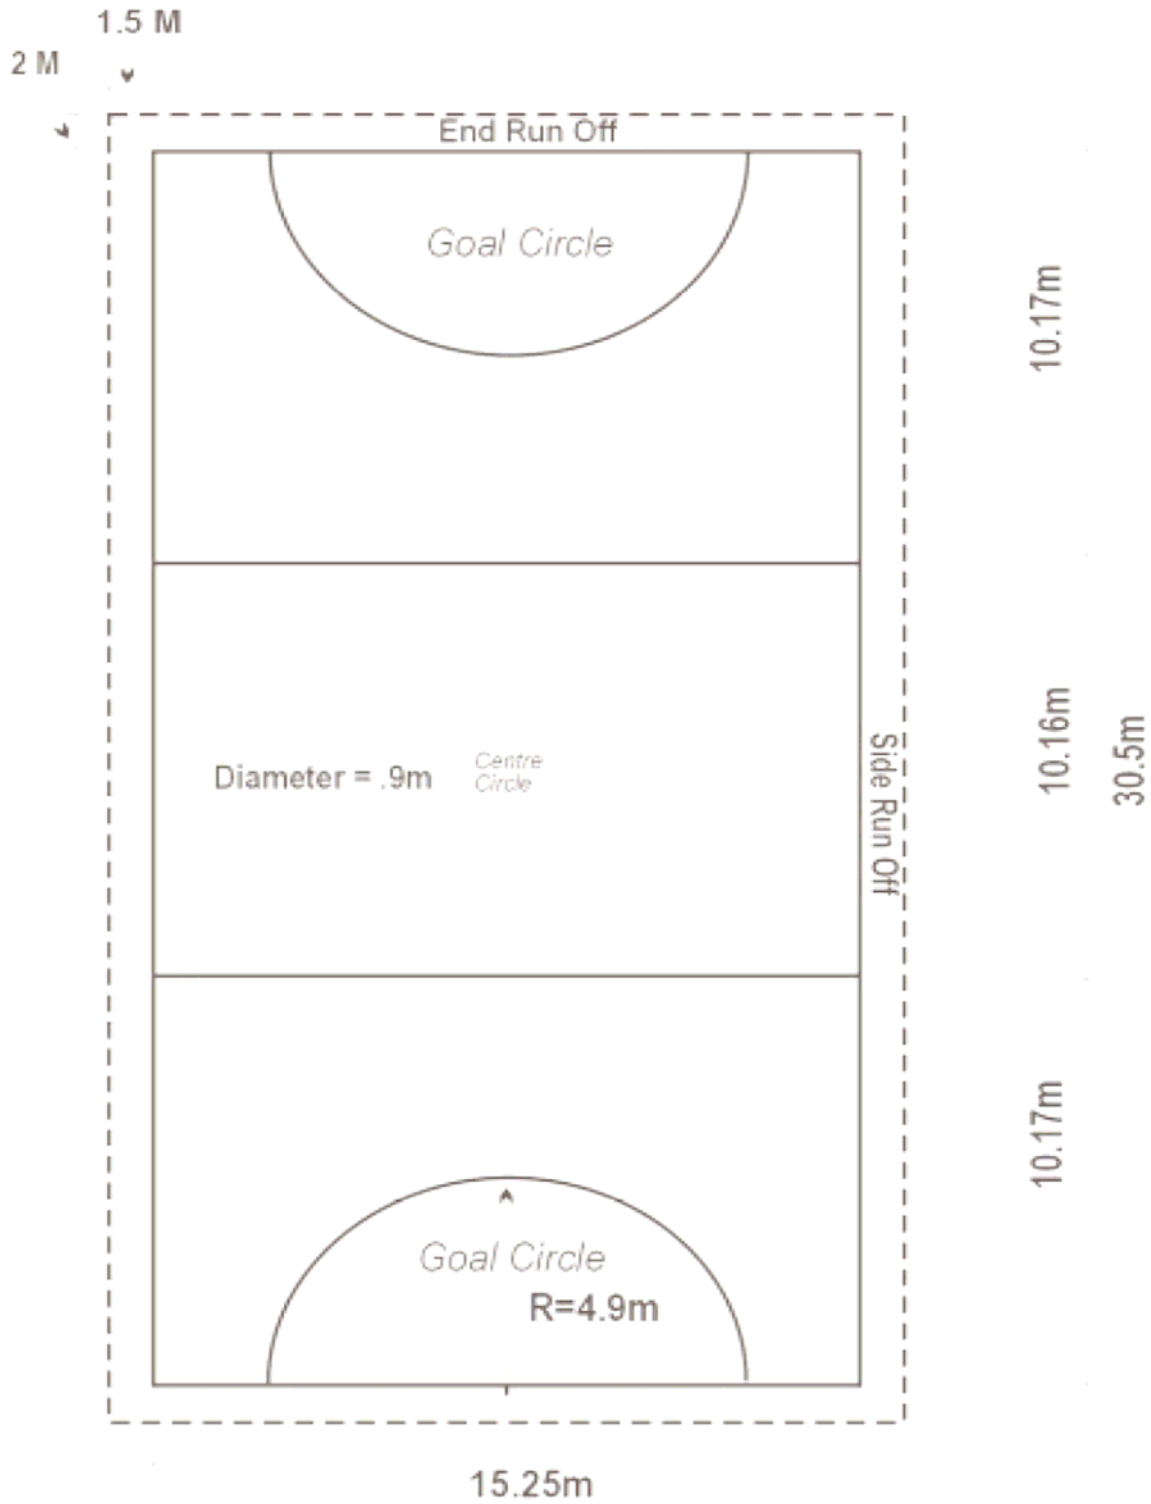

Netball

Netball

Court Measurement: - 30.5m (33.35yds) in length by 15.25m (16.68yds) in width. This includes the width of the line.

Court Sections: - 3 sections made up of the 10.17m / 10.16m / 10.17m (11.12yds / 11.11yds / 11.12yds) each, creating a centre third and two goal thirds.

Centre Circle: - Diameter 0.9m (1yd) measured in the centre of the outside edges of the court.

Goal Circle: - Radius is 4.9m (5.36yds) taken from the middle point of the goal line.

Safety Margins: - Need to be marked 2m (2.2yds) outside the main court markings at the goal ends (this is called the "End Runoff") and 1.5m (1.64yds) outside the main court markings at the side of the court ends (this is called the "Side Run Off").

Lines: - All lines are typically white, and 5cm (2in) wide.